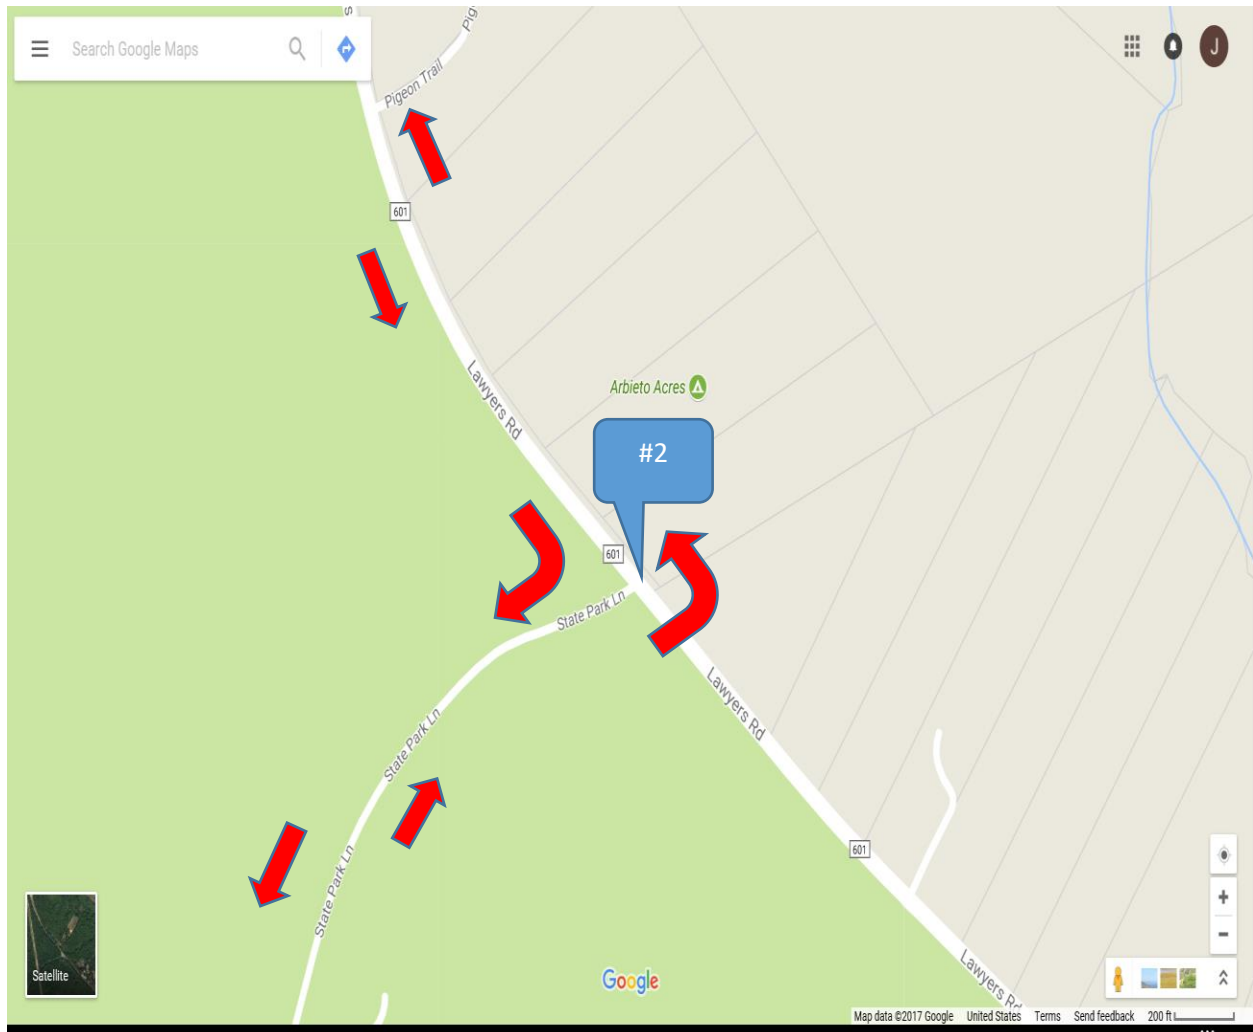

SATURDAY LAKE ANNA STATE PARK OLYMPIC BIKE

GPS: 6800 LAWYERS ROAD, SPOTSYLVANIA, VA 22551

Google: 38.14320198794861, -77.81381547216067

MAP LINK: <https://goo.gl/maps/eoWqbN7iKUKhZSvp9>

STATION #2: PARK ENTRANCE: FROM 7:30-11:00: 4 VOLUNTEERS GUIDE BIKES TO TURN LEFT ONTO LAWYERS ROAD OUT, AND TO TURN RIGHT ONTO STATE PARK ROAD ON THEIR RETURN. 703-232-4155