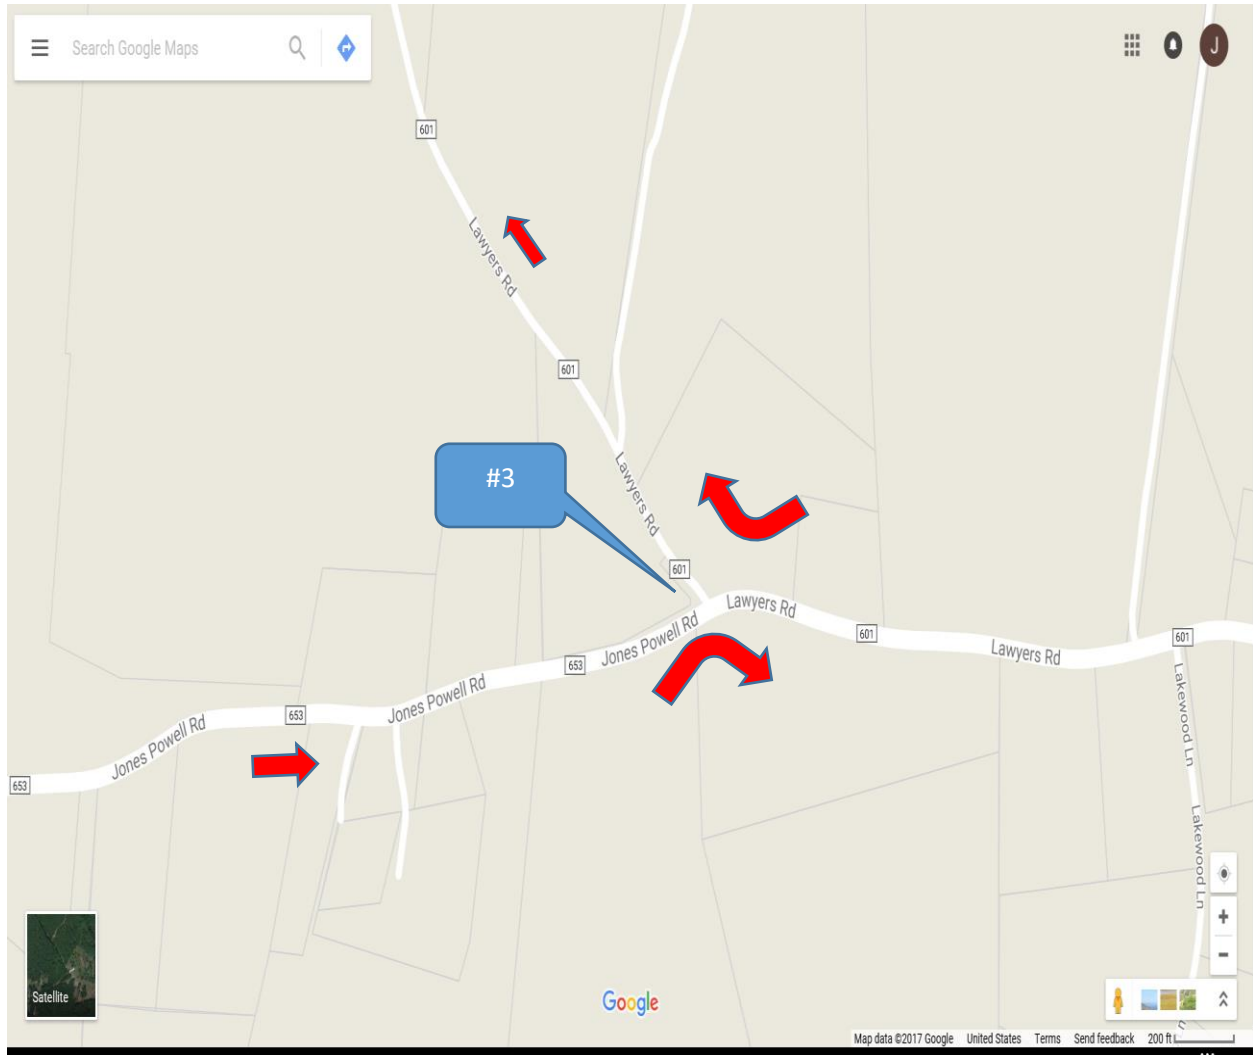

SATURDAY LAKE ANNA STATE PARK OLYMPIC

GPS: 7701 LAWYERS ROAD, SPOTSYLVANIA, VA 22551

Google: 38.165281086259654, -77.8363393838827

MAP LINK: <https://goo.gl/maps/wVNhzzj4NDENa7d19>

STATION #3: 4 VOLUNTEERS FROM 7:45-10:55 AT LAWYERS RD AND JONES POWELL RD: GUIDE BIKERS TO CONTINUE (SLIGHT RIGHT) ONTO LAWYERS ROAD ON THEIR WAY OUT AND TO TURN RIGHT FROM JONES POWELL ONTO LAWYERS ROAD ON THEIR RETURN. JANIE 703-232-4155