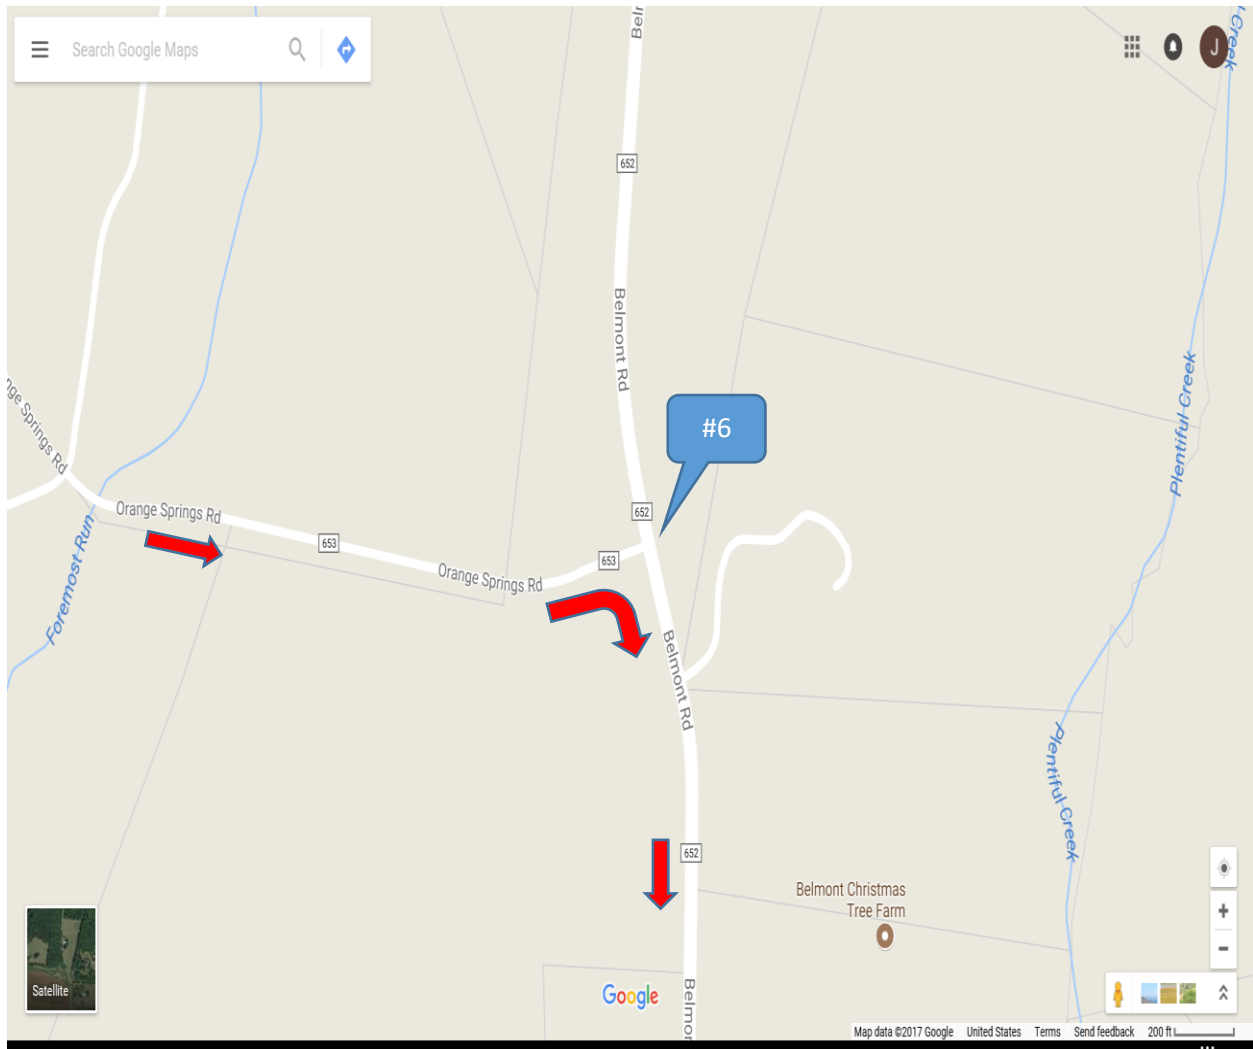

SATURDAY LAKE ANNA STATE PARK

GPS: 7618 OR 7619 BELMONT RD, SPOTSYLVANIA, VA 22551

Google: 38.167543312056324, -77.86425555718978

MAP LINK: <https://goo.gl/maps/YDnjAWKeSTb5GL6w8>

STATION #6: 2 VOLUNTEERS FROM 8:00-10:30: AT THE INTERSECTION OF ORANGE SPRINGS RD AND BELMONT RD: GUIDE BIKERS TO TURN RIGHT ONTO BELMONT/652. JANIE 703-232-4155