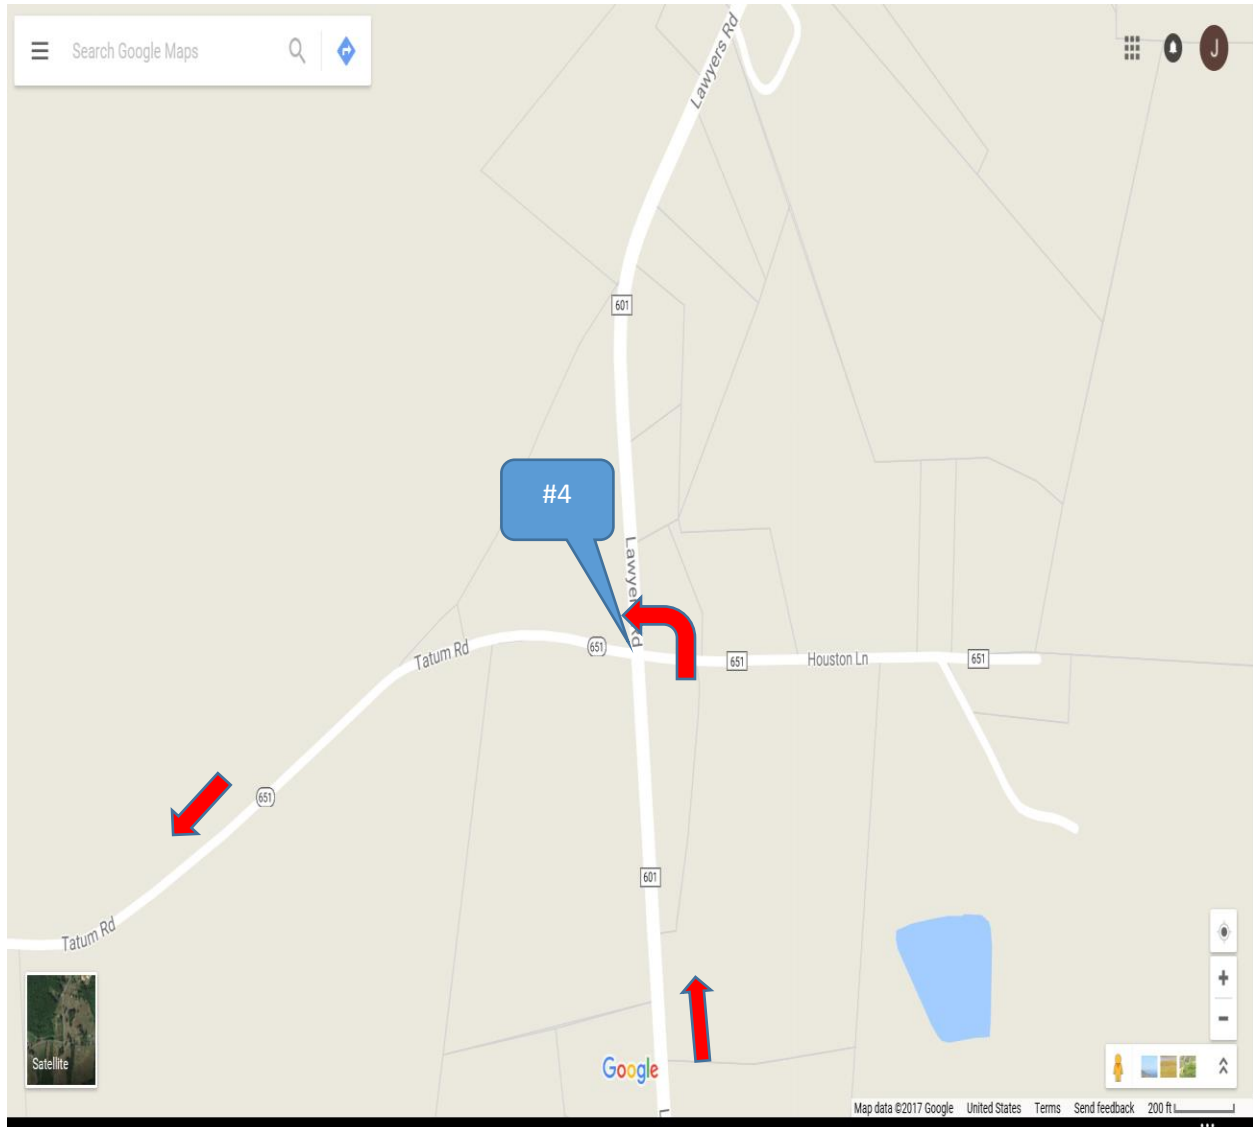

## SATURDAY LAKE ANNA STATE PARK

GPS: 14701 TATUM RD, SPOTSYLVANIA, VA 22551

Google: 38.217423279687374, -77.84274674369546

MAP LINK: <https://goo.gl/maps/zr395npPECdWQpha8>

**STATION #4:** 2 VOLUNTEERS FROM 7:30-10:00: INTERSECTION OF LAWYERS AND TATUM/651: GUIDE BIKES TO SLOW DOWN AND TURN LEFT ONTO TATUM. JANIE 703-232-4155