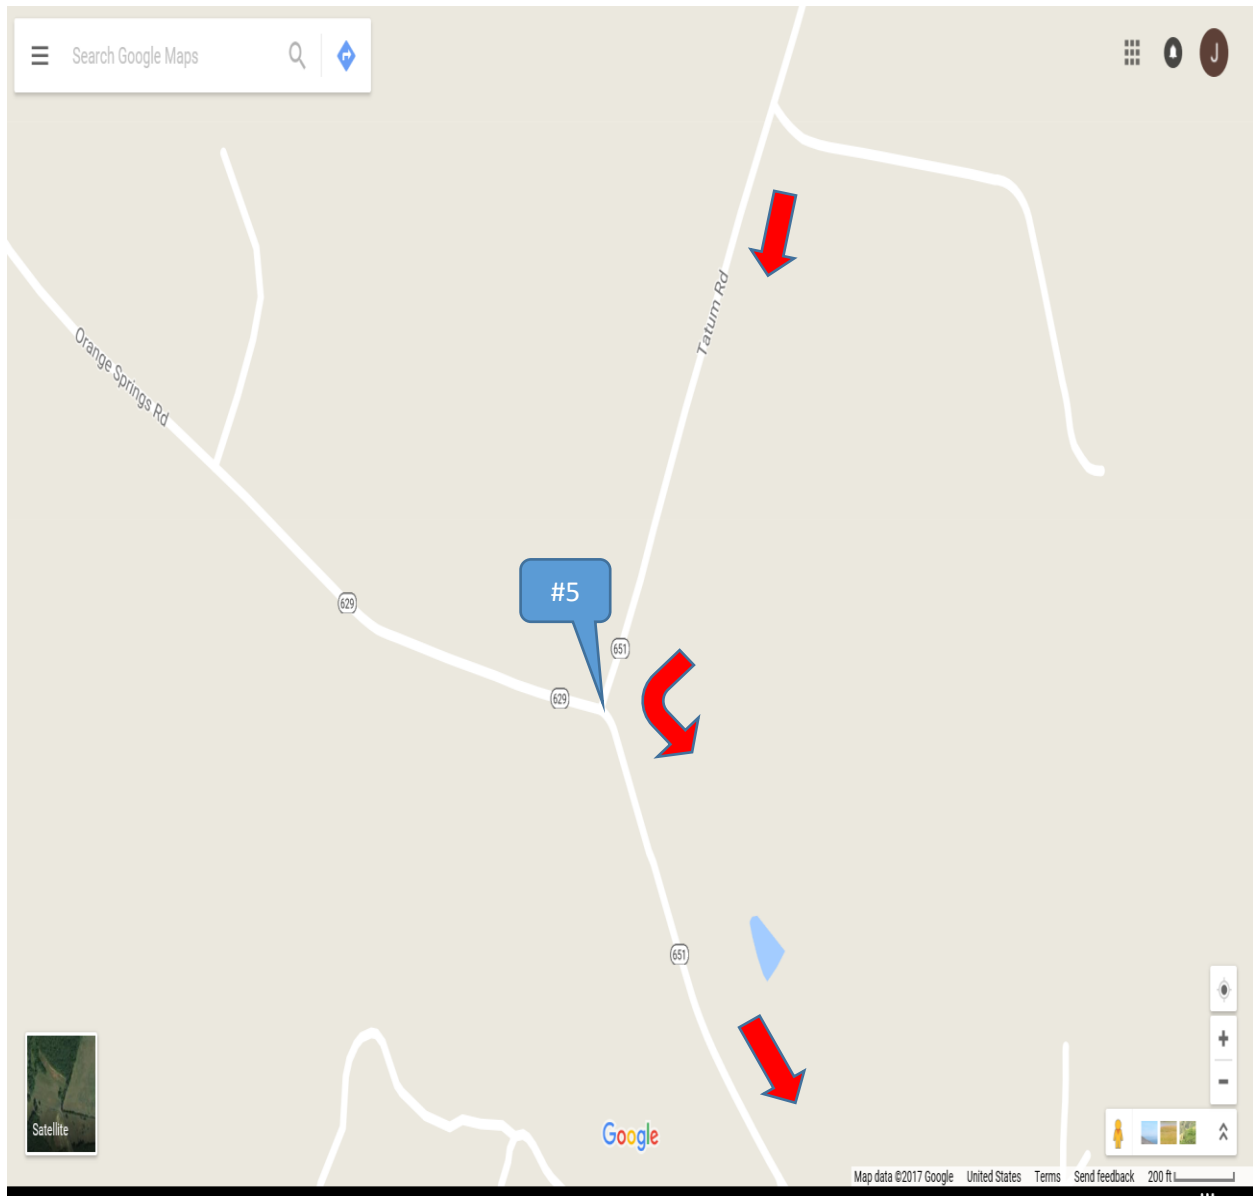

## SATURDAY LAKE ANNA STATE PARK

GPS: 26278 TATUM/651, SPOTSYLVANIA, VA 22551

Google: 38.18319170001639, -77.91537551736968

MAP LINK: <https://goo.gl/maps/CdDeE2bxcT1NrFPz9>

**STATION #5:** 2 VOLUNTEERS FROM 7:45-10:15 AT TATUM/651 AND ORANGE SPRINGS/653: GUIDE BIKERS TO TURN LEFT ONTO ORANGE SPRINGS/653. JANIE 703-232-4155