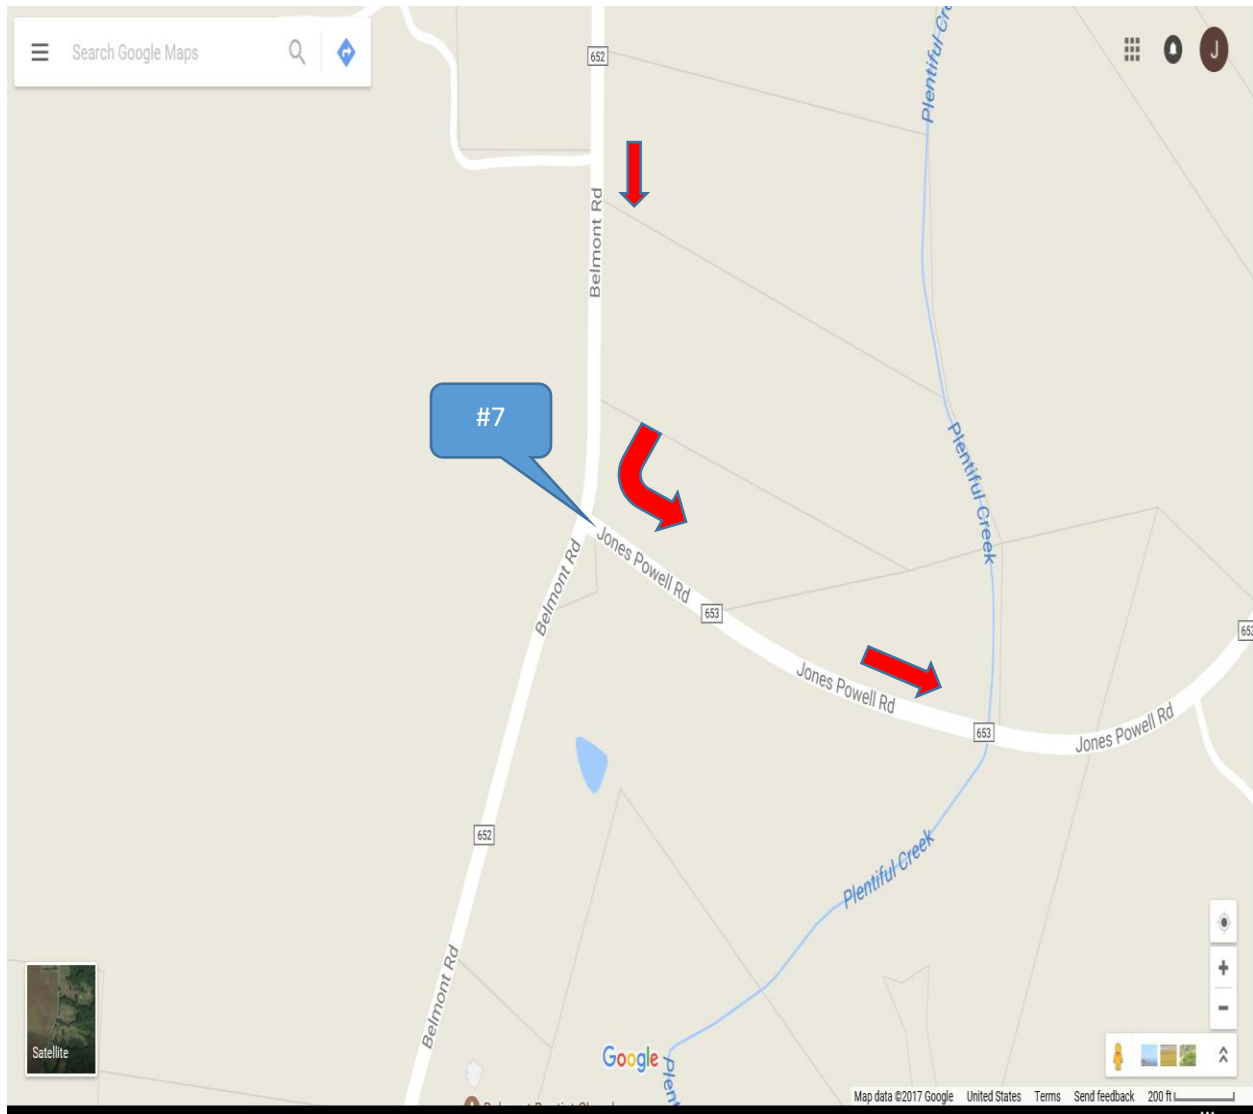

## SATURDAY LAKE ANNA STATE PARK OLYMPIC BIKE

GPS: 15199 JONES POWELL ROAD, SPOTSYLVANIA, VA 22551

Google: 38.160740311458355, -77.86392504131314

Map Link: <https://goo.gl/maps/SRQ9Hy8zLmW2hi9A6>

**STATION #7:** 2 VOLUNTEERS FROM 8:15-10:30 AT BELMONT RD AND JONES POWELL ROAD: GUIDE BIKES TO TURN LEFT ONTO JONES POWELL ROAD. JANIE 703-232-4155